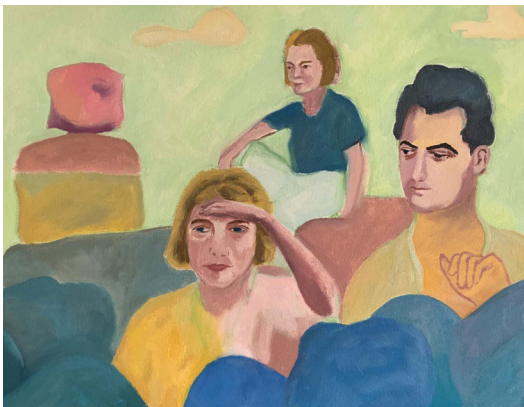

Meet the Artist - Alice Hayes

This is a painting by an artist called Alice Hayes.

Alice shares her love for people, popular culture and celebrities through colourful paintings. Through her art, she likes to imagine these people doing things out of the ordinary.

Alice's work is a response to how she is feeling. She likes to pour all of her emotions into her paintings.

Meet the Artist - Uduehi Imienwanrin

This is an artist called Uduehi Imienwanrin.

Uduehi paints, draws and uses mark making to create textured drawings, paintings and prints.

His portraits are based on footballers, television and film characters, and musicians.

Meet the Artist - Janet Sainsbury

This is painting by an artist called Janet Sainsbury.

Janet paints imaginary places and landscapes.

Her paintings include people from art history and popular culture.

The groups of people featured in her paintings create and act out different stories.

Artworks you will see in the exhibition

**Lady Gaga and
James Norton 'Venus'**
Rakibul Chowdhury