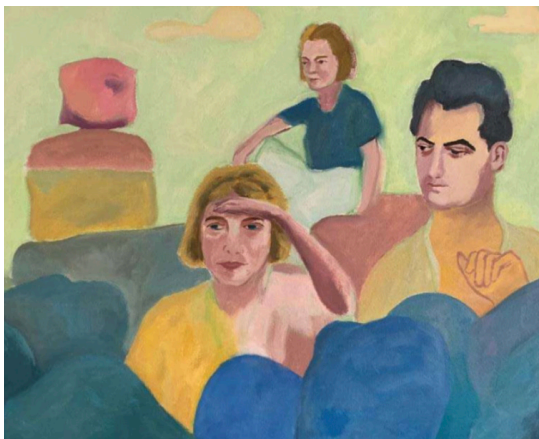

Don't Look Now
Janet Sainsbury