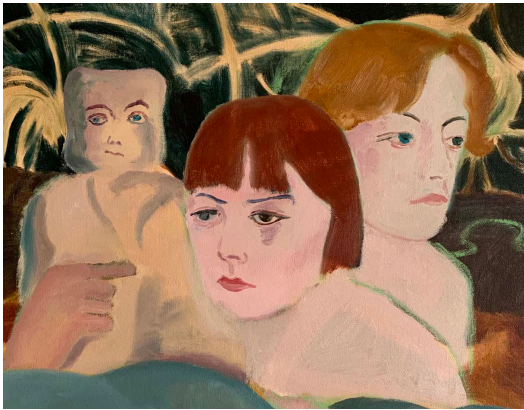

Meet the Artist - Alice Hayes

This is a painting by an artist called Alice Hayes.

Alice shares her love for people, popular culture and celebrities through colourful paintings. Through her art, she likes to imagine these people doing things out of the ordinary.

Alice's work is a response to how she is feeling. She likes to pour all of her emotions into her paintings.

Meet the Artist - Uduehi Imienwanrin

This is an artist called Uduehi Imienwanrin.

Uduehi paints, draws and uses mark making to create textured drawings, paintings and prints.

His portraits are based on footballers, television and film characters, and musicians.

Meet the Artist - Janet Sainsbury

This is painting by an artist called Janet Sainsbury.

Janet paints imaginary places and landscapes.

Her paintings include people from art history and popular culture.

The groups of people featured in her paintings create and act out different stories.

Artworks you will see in the exhibition

**Lady Gaga and
James Norton 'Venus'**
Rakibul Chowdhury